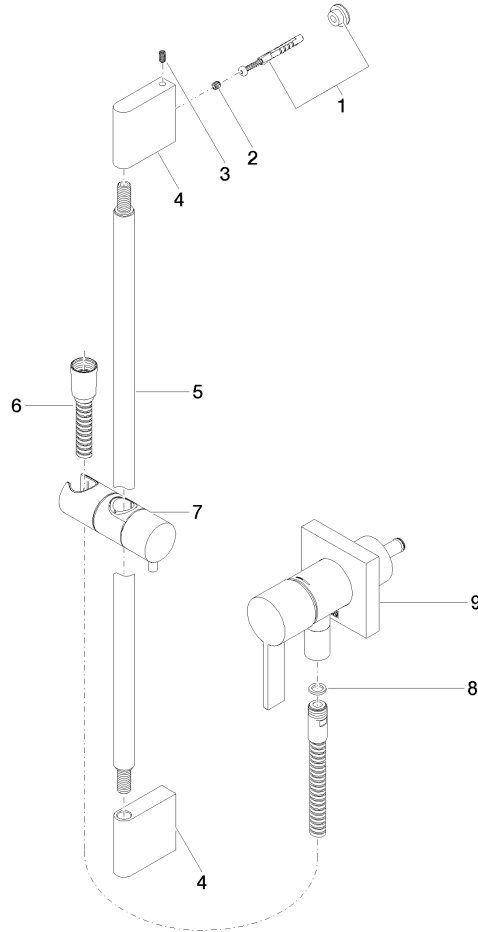

**Concealed single-lever mixer with integrated shower connection with shower set without hand shower - Chrome**

IMO

36 013 970

Fits: IMO, MEM, CL.1

- cover plate 80 x 80 mm
- metal shower hose 1750mm with integrated anti-twist protection
- slide bar
- Pipe diameter 18 mm

**Required miscellaneous**

- |   |                                  |               |
|---|----------------------------------|---------------|
|  | <b>Concealed wall mounting -</b> | 35 003 970 90 |
|   | •max. recess depth 103 mm        |               |
|   | •min. recess depth 78 mm         |               |

**Concealed single-lever mixer with integrated shower connection with shower set without hand shower - Chrome**

IMO

36 013 970

mm [inches]

**Certificates**

Belgaqua\_21-025- WRAS\_2011027. LGA\_29569.  
27\_1.

### Spare parts list

No.	Item Number	Name	Quantity used	Delivery time
1	05 17 20 726 02 90	fixing set	1	2
2	09 31 11 049 90	pin	2	2
3	04 31 11 113 00 90	pin	2	2
4	08 17 97 054-00	holder	2	10
5	90 28 22 597 00-00	holder	1	10
6	28 322 970-00	Metal shower hose 1/2" x 3/8" x 1750 mm - Chrome	1	2
7	12 580 970-00	Slide unit - Chrome	1	10
8	90 14 20 026 00 90	seal	1	2
9	36 045 970-00	Concealed single-lever mixer with cover plate with integrated shower connection - Chrome	1	10