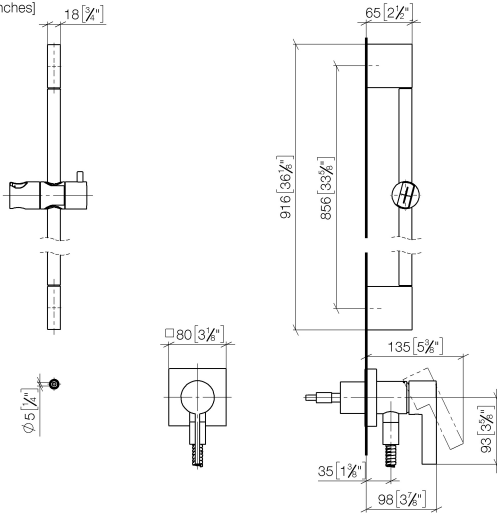

**Concealed single-lever mixer with integrated shower connection with shower set without hand shower - Chrome**

IMO

36 013 970

Fits: IMO, MEM, CL.1

- cover plate 80 x 80 mm
- metal shower hose 1750mm with integrated anti-twist protection
- slide bar
- Pipe diameter 18 mm

**Required miscellaneous**

- |   |                                  |               |
|---|----------------------------------|---------------|
|  | <b>Concealed wall mounting -</b> | 35 003 970 90 |
|   | •max. recess depth 103 mm        |               |
|   | •min. recess depth 78 mm         |               |

**Concealed single-lever mixer with integrated shower connection with shower set without hand shower - Chrome**

IMO

36 013 970

mm [inches]

**Certificates**

Belgaqua\_21-025- WRAS\_2011027. LGA\_29569.  
27\_1.

### Spare parts list

No.	Item Number	Name	Quantity used	Delivery time
1	05 17 20 726 02 90	fixing set	1	2
2	09 31 11 049 90	pin	2	2
3	04 31 11 113 00 90	pin	2	2
4	08 17 97 054-00	holder	2	10
5	90 28 22 597 00-00	holder	1	10
6	28 322 970-00	Metal shower hose 1/2" x 3/8" x 1750 mm - Chrome	1	2
7	12 580 970-00	Slide unit - Chrome	1	10
8	90 14 20 026 00 90	seal	1	2
9	36 045 970-00	Concealed single-lever mixer with cover plate with integrated shower connection - Chrome	1	10